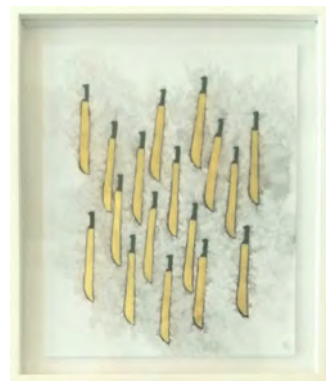

CRISTINA OCHOA
Dragón de la selva, 2020

240 x 60 cm (h x w)
Textile imprinted with medicinal plant extracts
USD 600

MIGUEL RODRÍGUEZ SEPÚLVEDA
Estudio sonoro para Instrumento (representación gráfica del
sonido de los machetes al chocar entre sí) 4, 2019

27.9 x 21.6 cm (h x w)
gold ink, pencil and Chinese ink on paper
USD 575