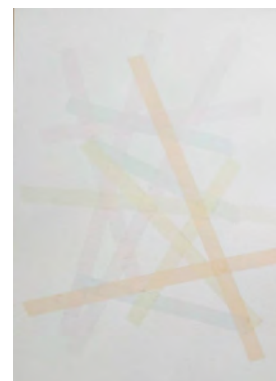

CRISTINA OCHOA

Luminaria estelar , 2018

33 x 24 cm (h x w)

Collage: plastic sticky tape on paper

USD 300